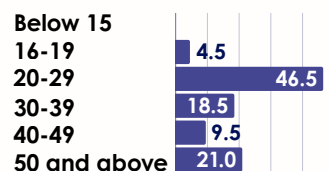

NEWSLETTER 04

Nationality Ratio

Age

Gender

✦ Upcoming Holiday

May 1 (Friday) – Labor Day

May 27 (Wednesday) – EID AL-ADHA (Tantative) ※変更の可能性あり

🍴 Menu update