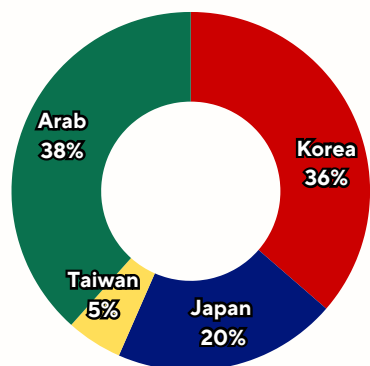

NEWSLETTER 04

Nationality Ratio

Age

Gender

✦ Upcoming Holiday

May 1 (Friday) – Labor Day

May 27 (Wednesday) – EID AL-ADHA (Tantative) ※変更の可能性あり

🍴 Menu update